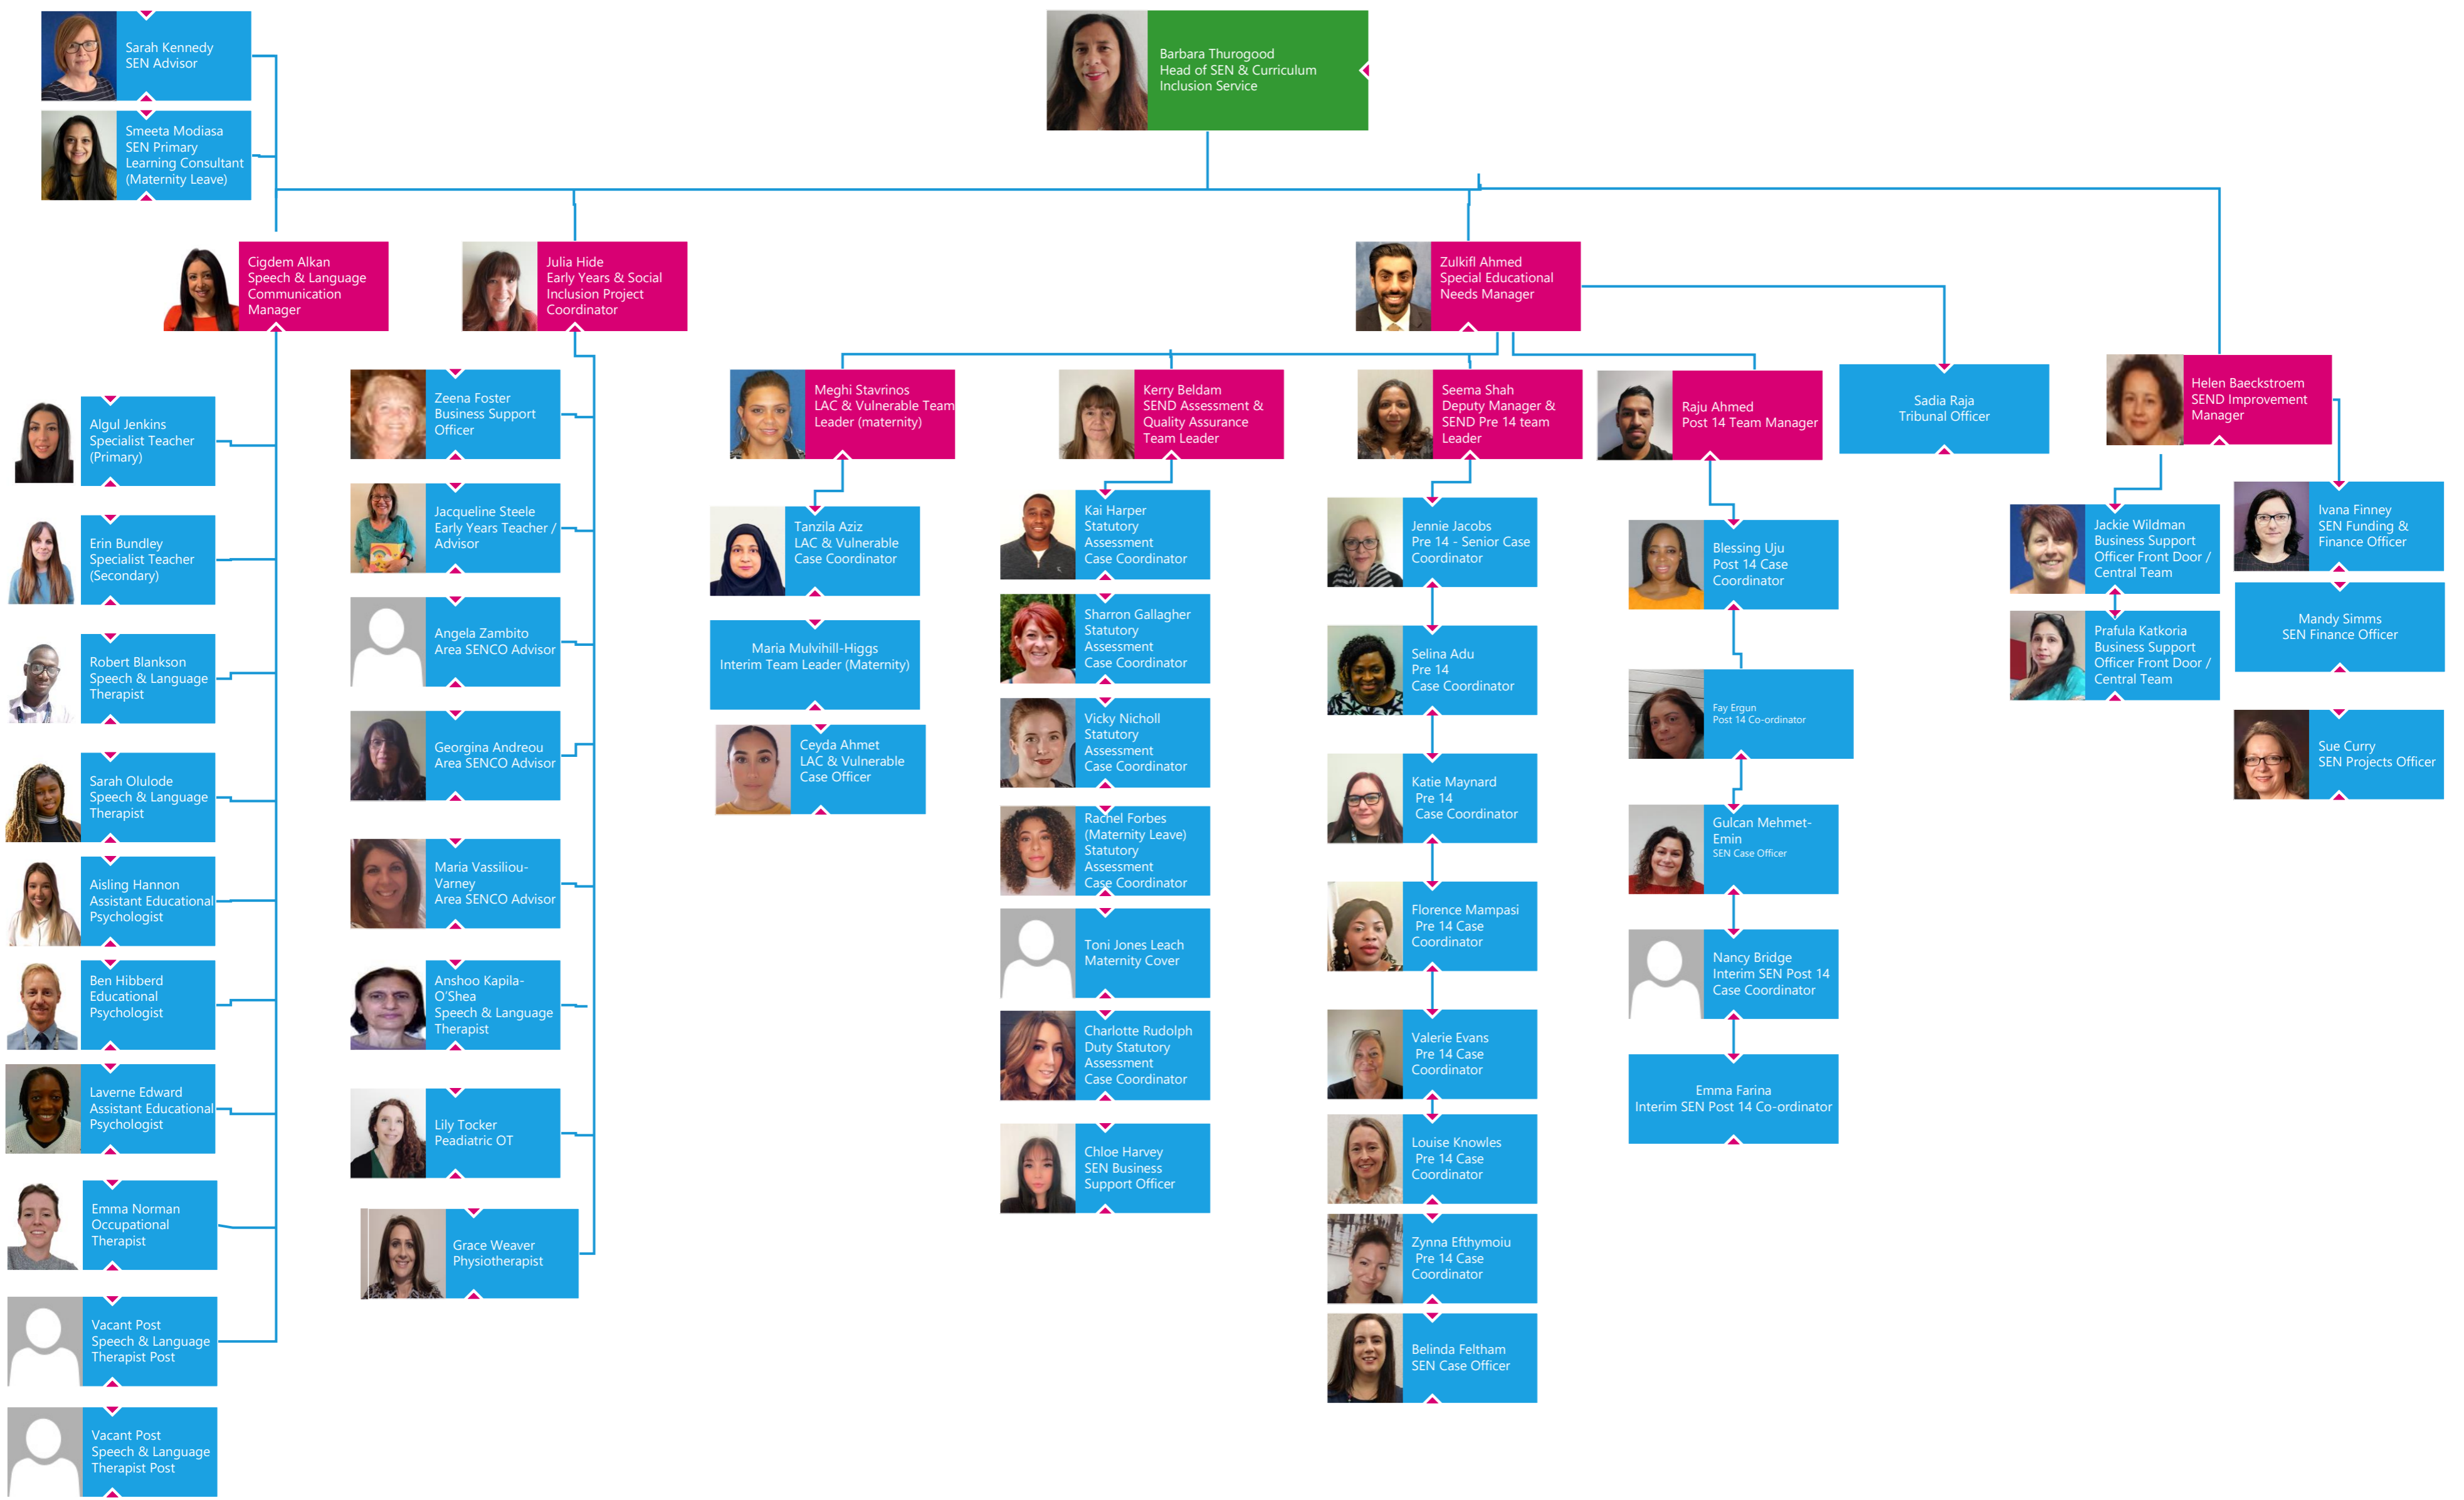

# Enfield SEND & Curriculum Inclusion Team

Post 14 Case  
Coordinator

Name

SEN Case Officer

Name

Review &  
Transfer Case  
Coordinator

Name

SEN Business  
Support Officer

Name

### SEN Notes

CHECK does P14 team have 2 case officers or just 1, Did Gina leave vacant CC post?  
Has Hanna McConnell left now ?

Belinda Feltham returning from Mat leave  
19.07.23 as Case Officer R&T team  
Toni Jones Leach covering Mat leave for  
Rachel Forbes in Assess- home team is R&T